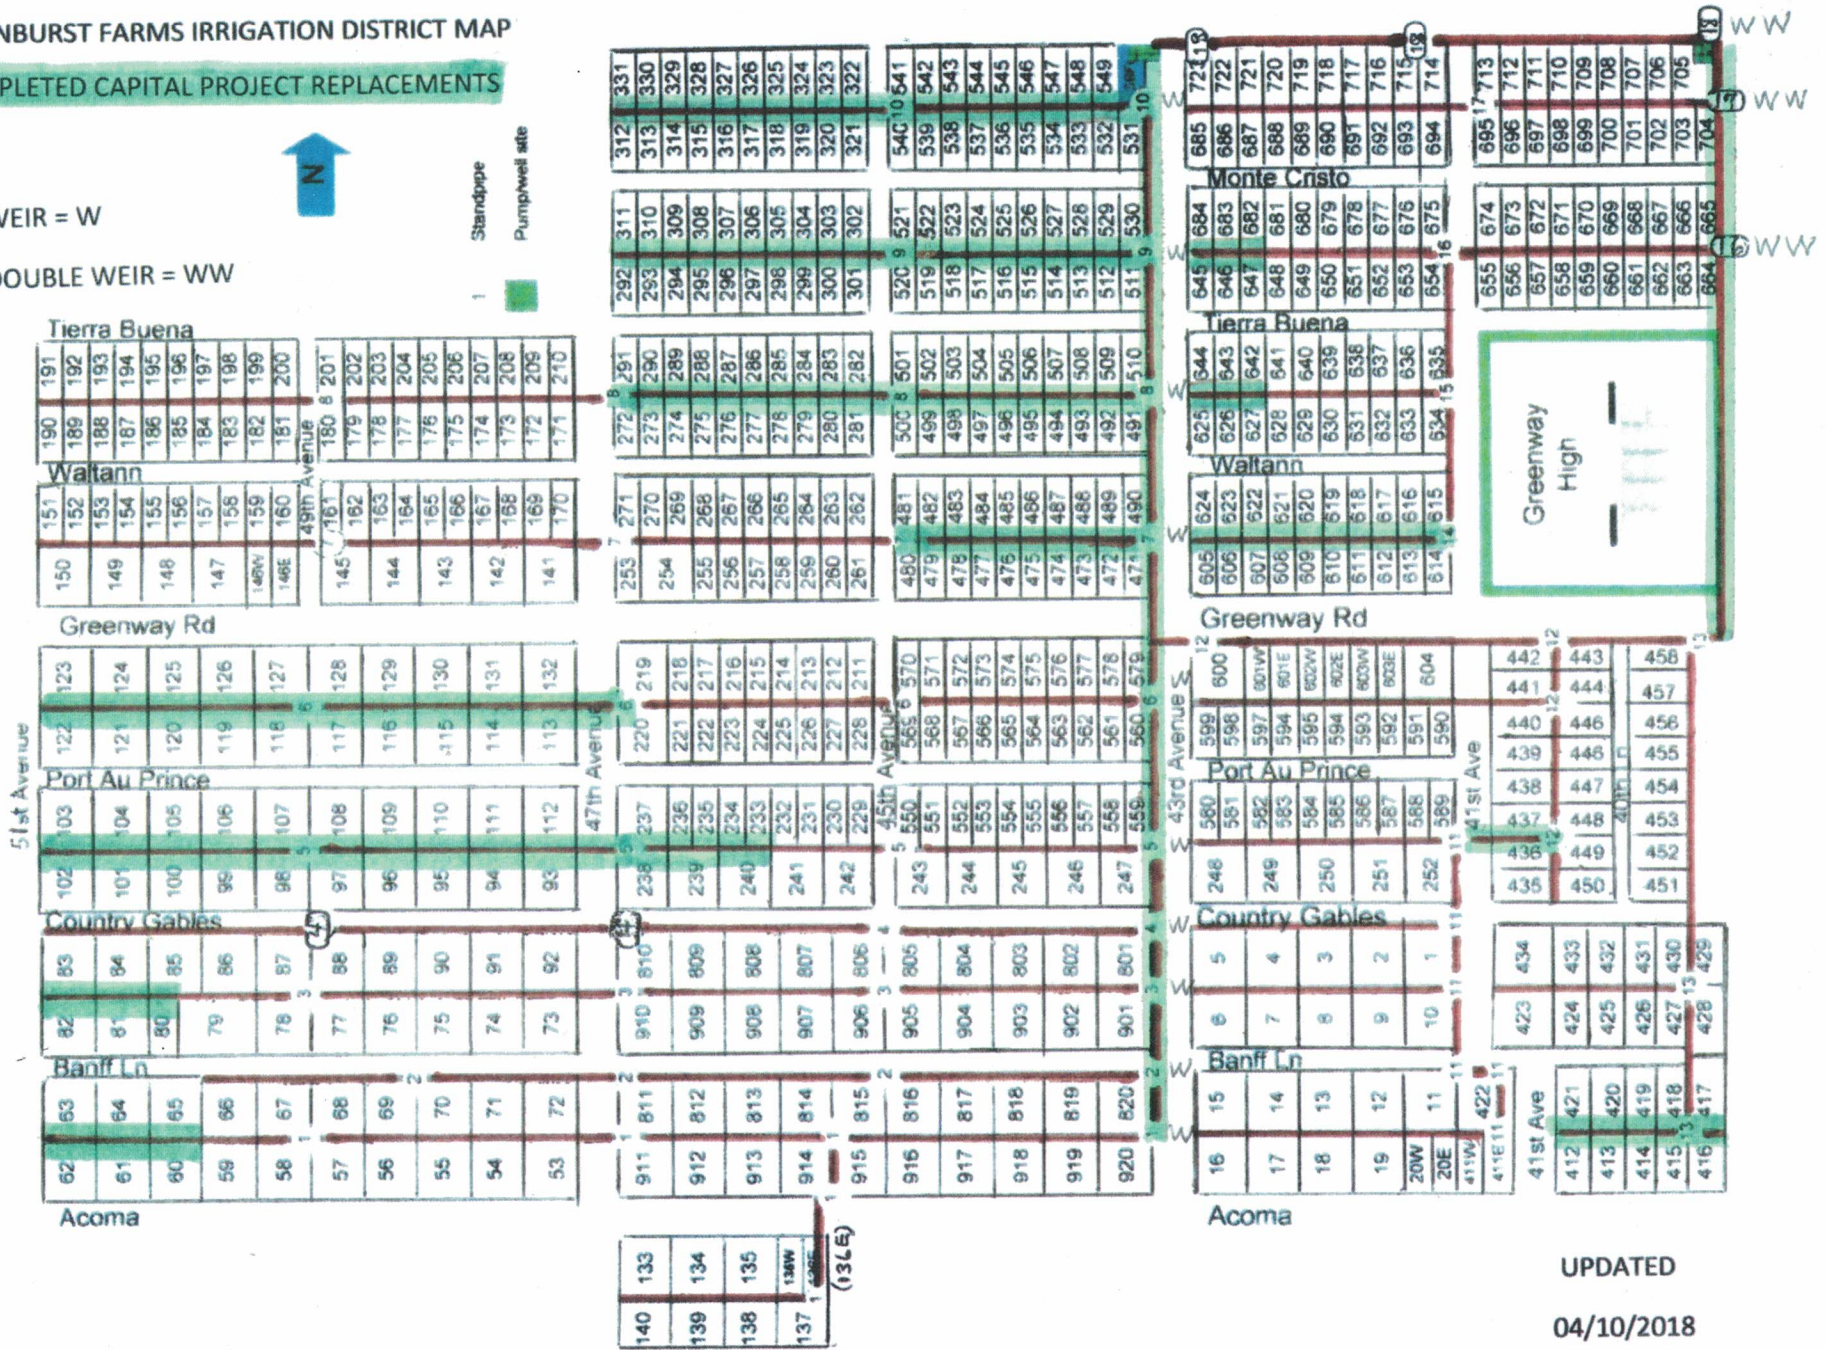

SUNBURST FARMS IRRIGATION DISTRICT MAP

COMPLETED CAPITAL PROJECT REPLACEMENTS

WEIR = W

DOUBLE WEIR = WW

Standpipe
Pumphwell site

UPDATED

04/10/2018